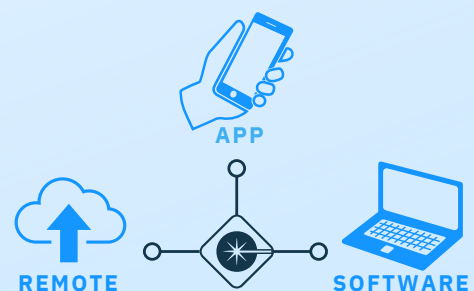

Fully Compliant, Ultra-clear Display

Compliant to standards for legibility, including LED color, character and letter height. The bright LED display uses 15-inch digits against a background designed for high-contrast visibility that prevents “88” ghosting— ensuring readability in all weather and lighting conditions. The unique safety mask limits the viewing angle to prevent drivers from watching the display as they pass.

Long-lasting, Reliable Operation

The LED display is housed within a durable, weatherproof aluminum unit and is shielded with a tough polycarbonate window for added vandalism protection.

Easy Installation and Connectivity

The SpeedCheck® sign arrives ready to work out of the box. Bluetooth® allows for quick connectivity and setup via the SpeedCheck Manager mobile app or PC software.

SPEED CHECK-15
15-inch digits

Live Time Data