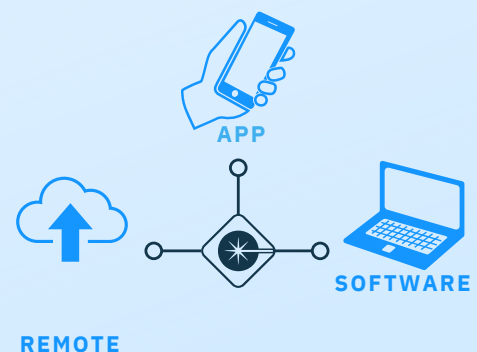

SPEED CHECK-12

Small, Portable Radar Speed Sign Data Sheet

Features & Benefits

- ✓ Calendar/schedule operation
- ✓ Data collection with visualization and reporting software
- ✓ Mobile app for iOS® and Android™
- ✓ Rapid-flashing strobe
- ✓ Stealth mode
- ✓ On-board diagnostic status and health indicators

Fully Compliant, Ultra-clear Display

Compliant to standards for legibility, including LED color, character and letter height. The bright LED display uses 12-inch digits against a background designed for high-contrast visibility that prevents “88” ghosting— ensuring readability in all weather and lighting conditions. The unique safety mask limits the viewing angle to prevent drivers from watching the display as they pass.

Long-lasting, Reliable Operation

The LED display is housed within a durable, weatherproof aluminum unit and is shielded with a tough polycarbonate window for added vandalism protection.

Easy Installation and Connectivity

The SpeedCheck® sign arrives ready to work out of the box. Its modular, lightweight design and built-in handle allows a single person to install on a pole or flat surface. Bluetooth® allows for quick connectivity and setup via the SpeedCheck Manager mobile app or PC software.

Live Time Data