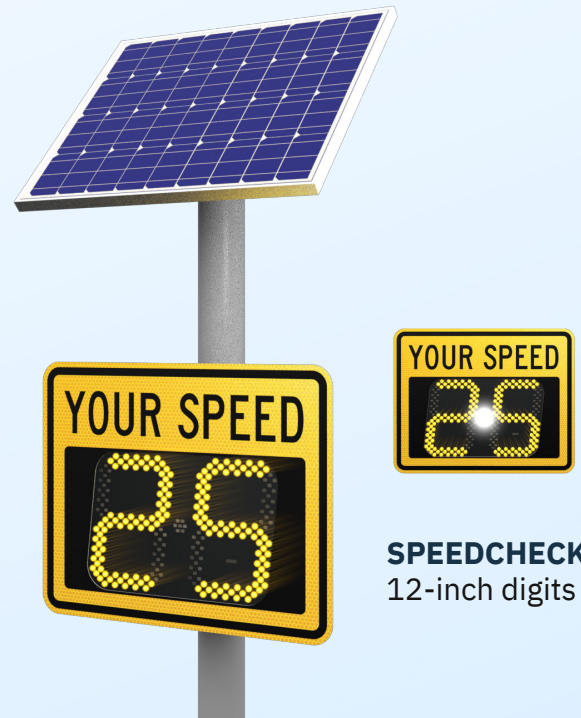

SPEED CHECK-12

Small, Portable Radar Speed Sign Data Sheet

Features & Benefits

- ✓ Calendar/schedule operation
- ✓ Data collection with visualization and reporting software
- ✓ Mobile app for iOS® and Android™
- ✓ Rapid-flashing strobe
- ✓ Stealth mode
- ✓ On-board diagnostic status and health indicators

Fully Compliant, Ultra-clear Display

Compliant to standards for legibility, including LED color, character and letter height. The bright LED display uses 12-inch digits against a background designed for high-contrast visibility that prevents “88” ghosting— ensuring readability in all weather and lighting conditions. The unique safety mask limits the viewing angle to prevent drivers from watching the display as they pass.

Long-lasting, Reliable Operation

The LED display is housed within a durable, weatherproof aluminum unit and is shielded with a tough polycarbonate window for added vandalism protection.

Easy Installation and Connectivity

The SpeedCheck® sign arrives ready to work out of the box. Its modular, lightweight design and built-in handle allows a single person to install on a pole or flat surface. Bluetooth® allows for quick connectivity and setup via the SpeedCheck Manager mobile app or PC software.